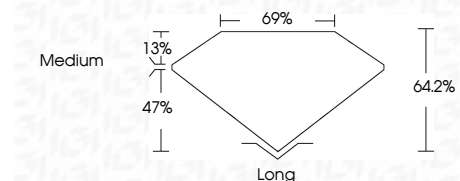

ELECTRONIC COPY

LG646443759
Report verification at igi.org

August 1, 2024
IGI Report Number **LG646443759**
Description **LABORATORY GROWN DIAMOND**
Shape and Cutting Style **EMERALD CUT**
Measurements **6.86 X 4.77 X 3.06 MM**

GRADING RESULTS
Carat Weight **1.01 CARAT**
Color Grade **F**
Clarity Grade **VVS 2**

ADDITIONAL GRADING INFORMATION
Polish **EXCELLENT**
Symmetry **EXCELLENT**
Fluorescence **NONE**
Inscription(s) **IGI LG646443759**
Comments: As Grown - No indication of post-growth treatment.
This Laboratory Grown Diamond was created by High Pressure High Temperature (HPHT) growth process.
Type II

August 1, 2024
IGI Report No **LG646443759**
EMERALD CUT
6.86 X 4.77 X 3.06 MM
1.01 CARAT **F**
Carat Weight
Color Grade
Clarity Grade
Depth
Table
Girdle
Medium
Culet
Long
Polish
Symmetry
Fluorescence
Inscription(s)
EXCELLENT
EXCELLENT
NONE
IGI LG646443759
Comments: As Grown - No indication of post-growth treatment.
This Laboratory Grown Diamond was created by High Pressure High Temperature (HPHT) growth process.
Type II

LABORATORY GROWN DIAMOND REPORT

August 1, 2024
IGI Report Number **LG646443759**
Description **LABORATORY GROWN DIAMOND**
Shape and Cutting Style **EMERALD CUT**
Measurements **6.86 X 4.77 X 3.06 MM**

GRADING RESULTS
Carat Weight **1.01 CARAT**
Color Grade **F**
Clarity Grade **VVS 2**